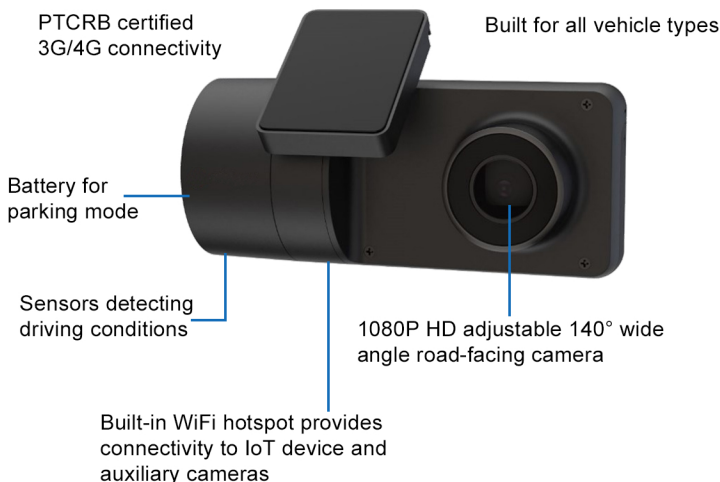

# RastracVision

RastracVision provides fleets access to a robust dashboard camera solution that offers insight into risky driver behavior through a combination of MV+AI (Machine Vision + Artificial Intelligence) sensors and live video streaming. It is a perfect solution to mitigate risk by reviewing archived footage of any incident in the case of litigation. Plus, you have the potential of reducing insurance premiums once installed.

## Key Features

- Live video streaming from dual, road-facing and driver-facing cameras
- Audio and visual alerts for risky driving events
- Quick 10-minute install with multiple options to connect to power
- 1080P full HD road-facing video with 140° adjustable wide-angle lens
- 720P full HD driver-facing video with adjustable wide-angle color and infrared cameras
- SIM and 128 GB SD card slots are secured with safety screws to keep footage safe
- Developed for all vehicle types and built to withstand the seasons, including heat and cold
- 4G connectivity and a built-in WiFi hotspot support connecting IoT devices and additional cameras
- Provide audio feedback and warnings to proactively correct risky driving as it occurs

## Road-Facing Camera