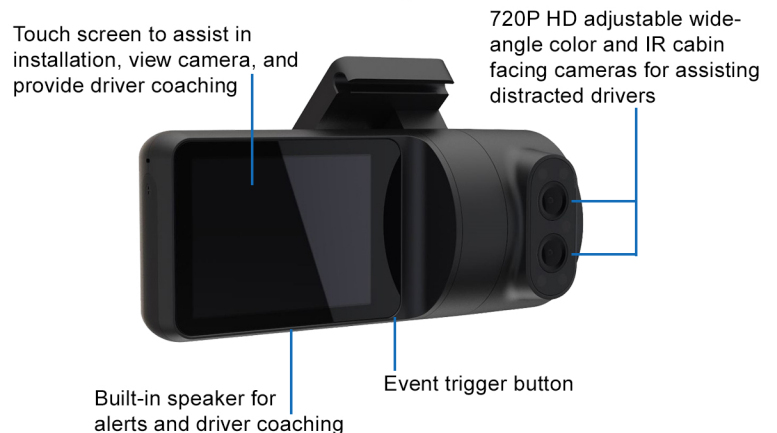

Driver-Facing Camera

www.rastrac.com

sales@rastrac.com

(877) 680-1188

©2021 Manning NavComp, Inc. All rights reserved. Rastrac is a registered trademark of Manning NavComp, Inc. All other trademarks are the property of their respective owners. RastracVision is a product of Lytx.